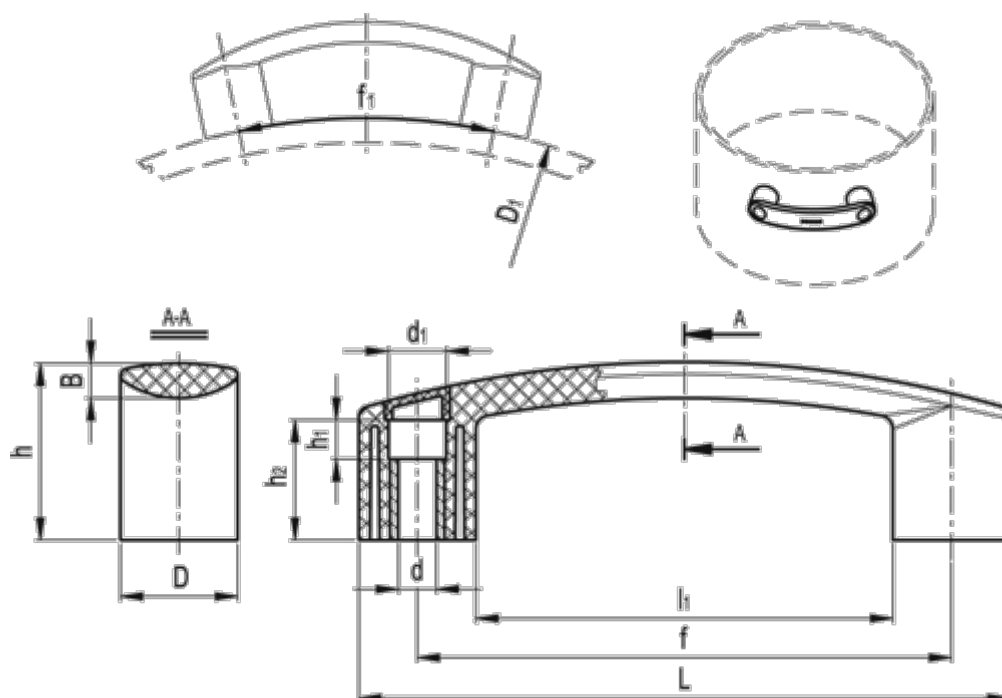

Data Sheet

Article number: 23042603613

Description: E+G Flexible bridge handle
EBP.180-8-FLX-C3 Grey

Measures

B = 9.5	L = 178
d = 8.5	l1 = 122
D = 28	Weight (g) = 67
d1 = 13.5	
f = 150	
h = 45	
h1 = 14.0	
h2 = 32.0	